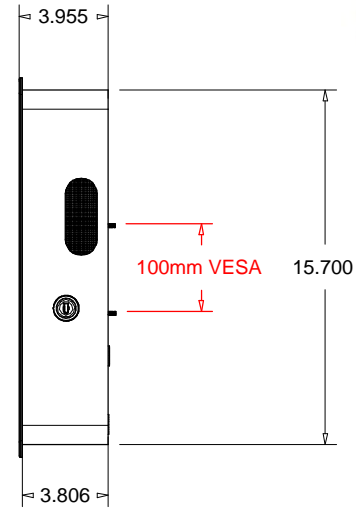

TOP LEFT VIEW

FRONT VIEW

RIGHT SIDE VIEW

REAR VIEW

**ezscreen**

"The Natural Interface Is Touch"

MODEL: RX190-AERO EDITION