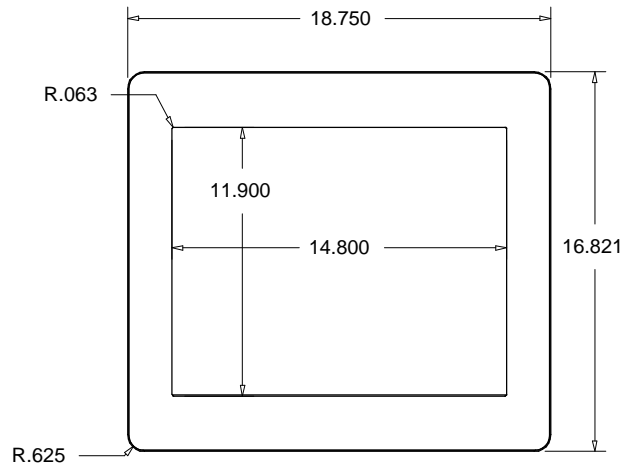

TOP LEFT VIEW

FRONT VIEW

RIGHT SIDE VIEW

REAR VIEW

**ezscreen**

"The Natural Interface Is Touch"

MODEL: RX190-AERO EDITION