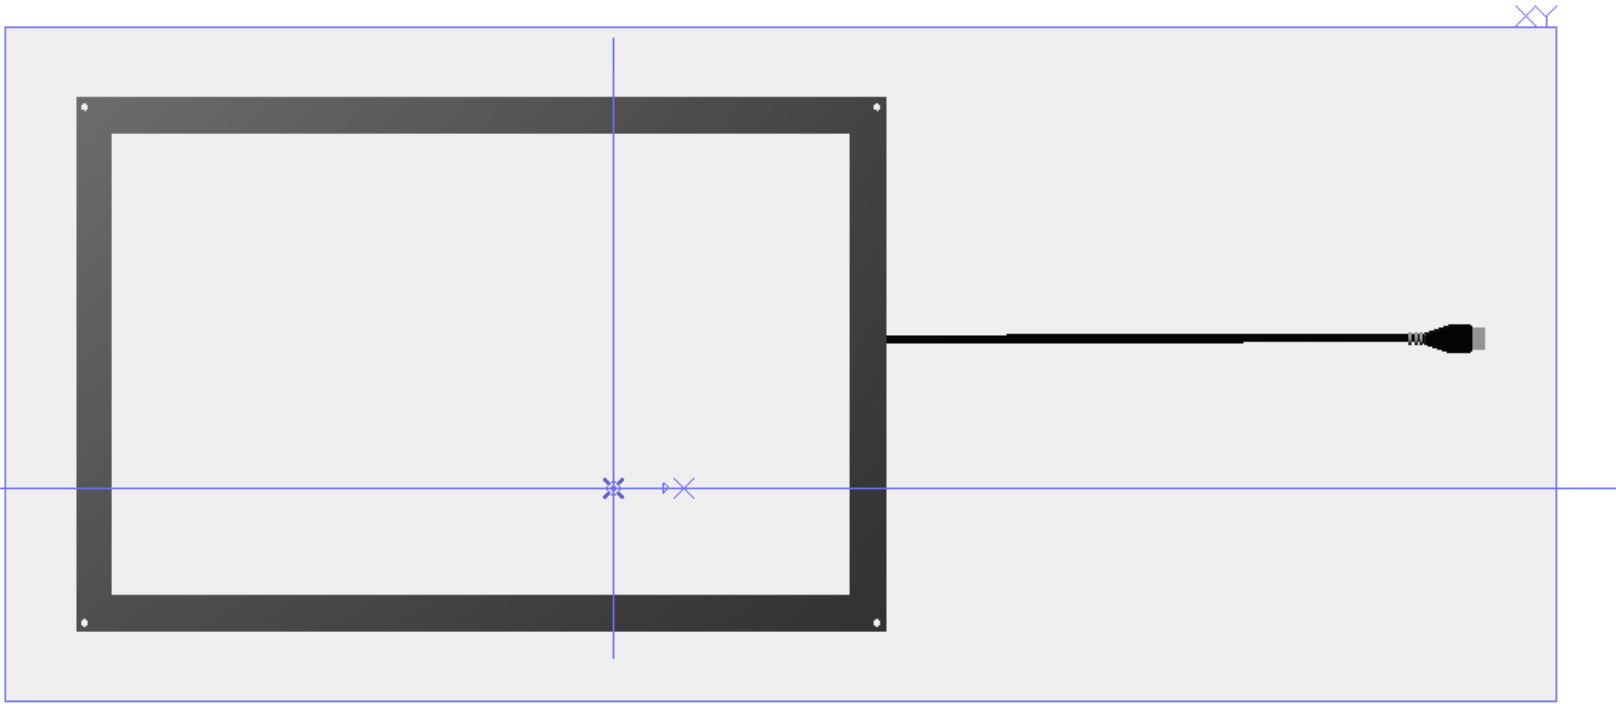

# EZSCREEN: Compact Infrared Touch Panel Design

Note: 16:10 aspect ratio, for illustration purposes only